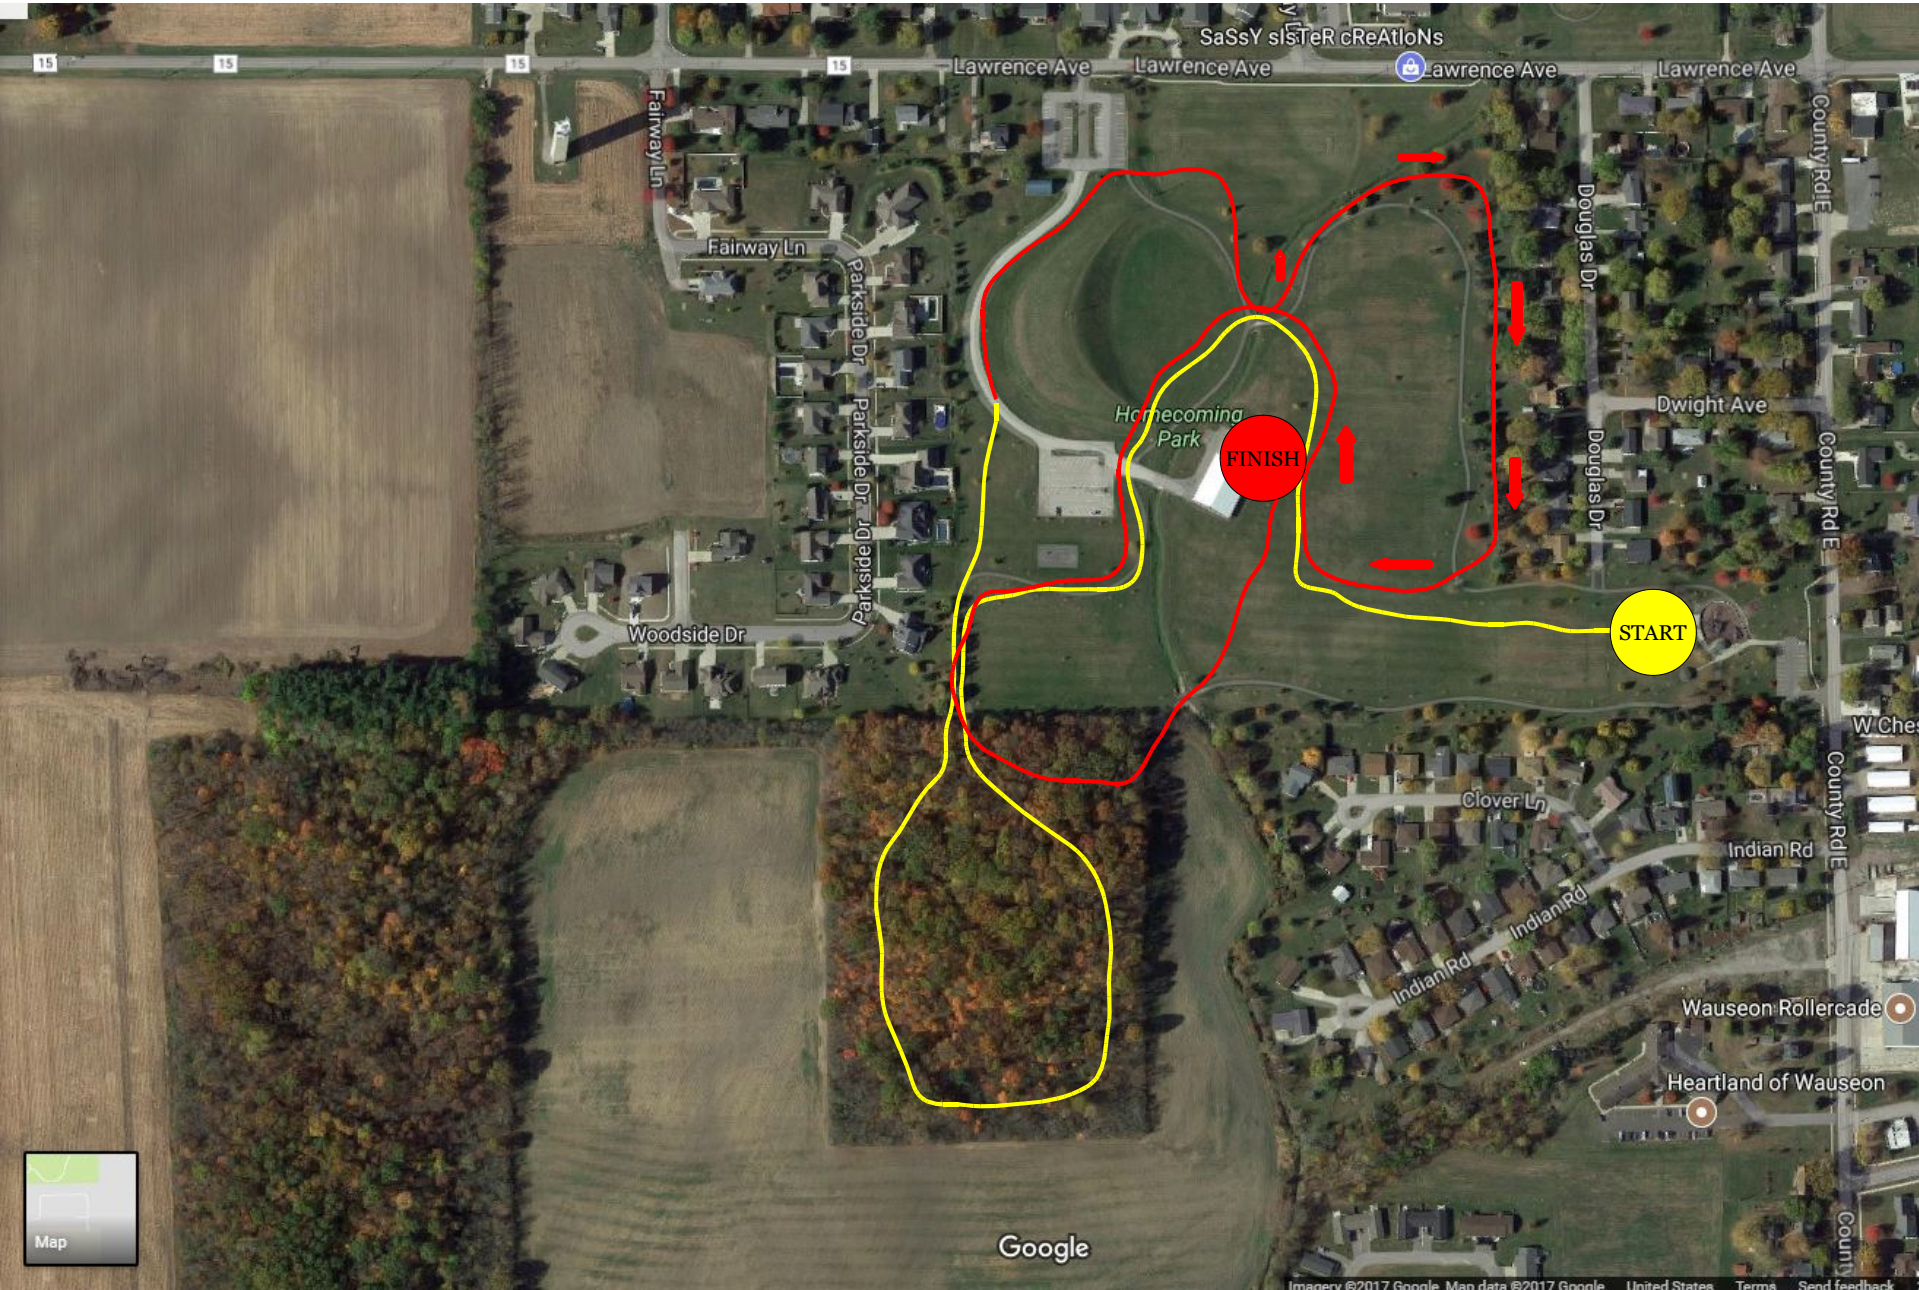

HOMECOMING PARK ~ JUNIOR HIGH CROSS COUNTRY COURSE

YELLOW - 1st MILE, RED - 2nd MILE